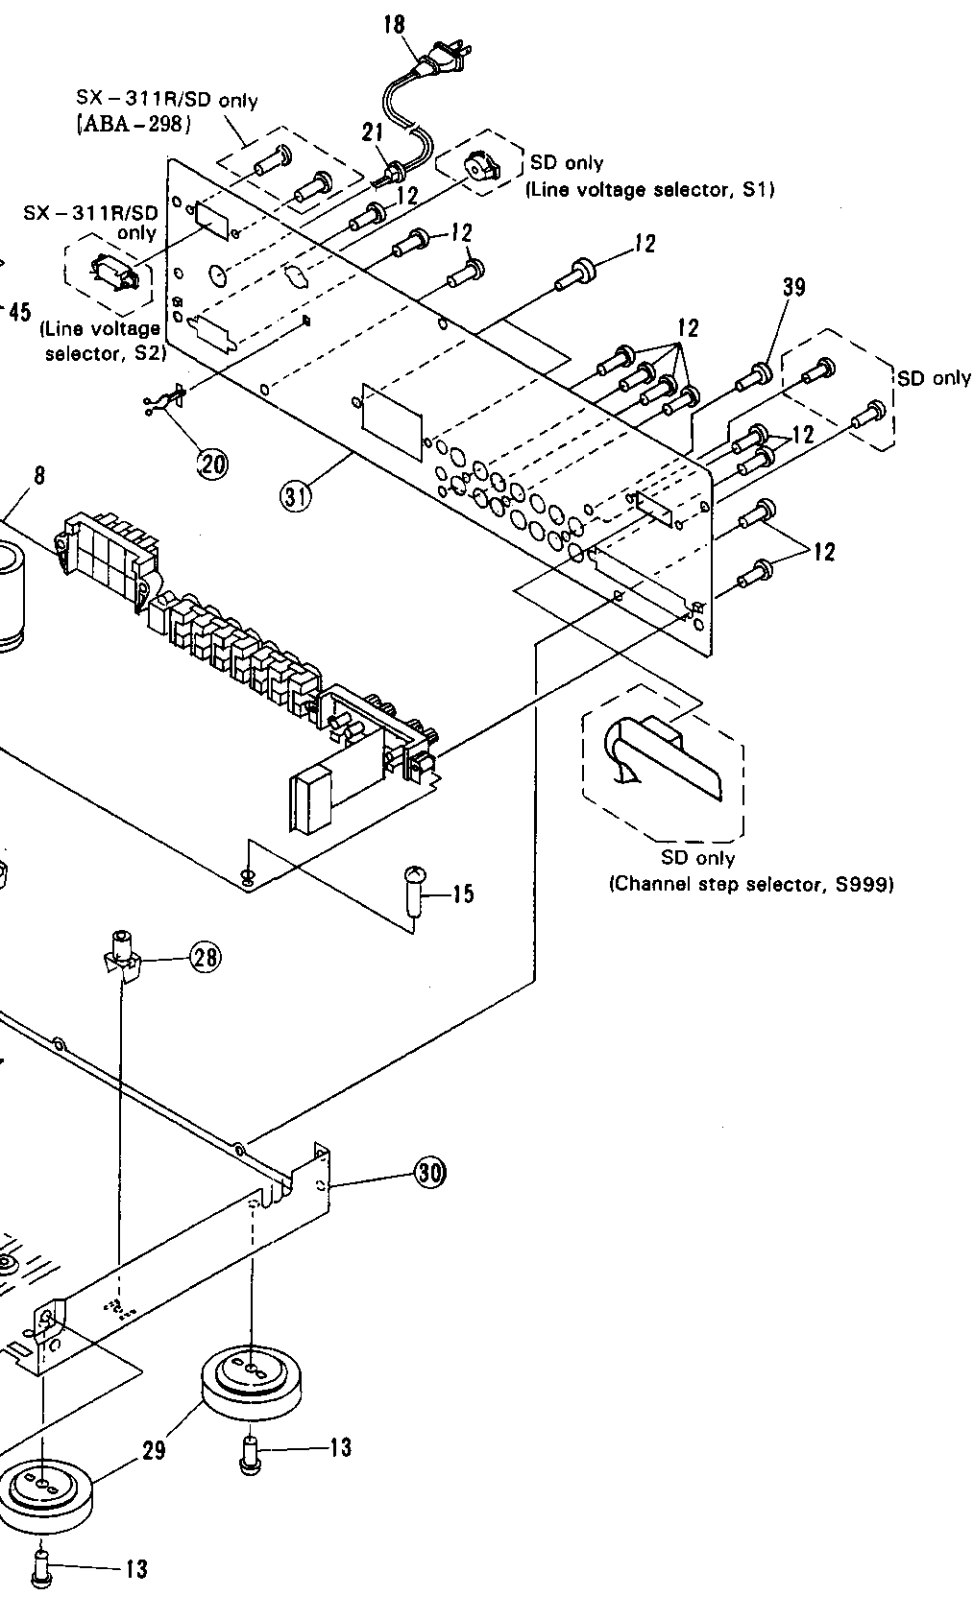

**MODEL STA-2180 DIGITAL SYNTHESIZED
AM/FM STEREO RECEIVER SHEET # 3
(31-3014)**

FAXBACK DOC # 10105

**CONTINUED ON
SHEET # 2**