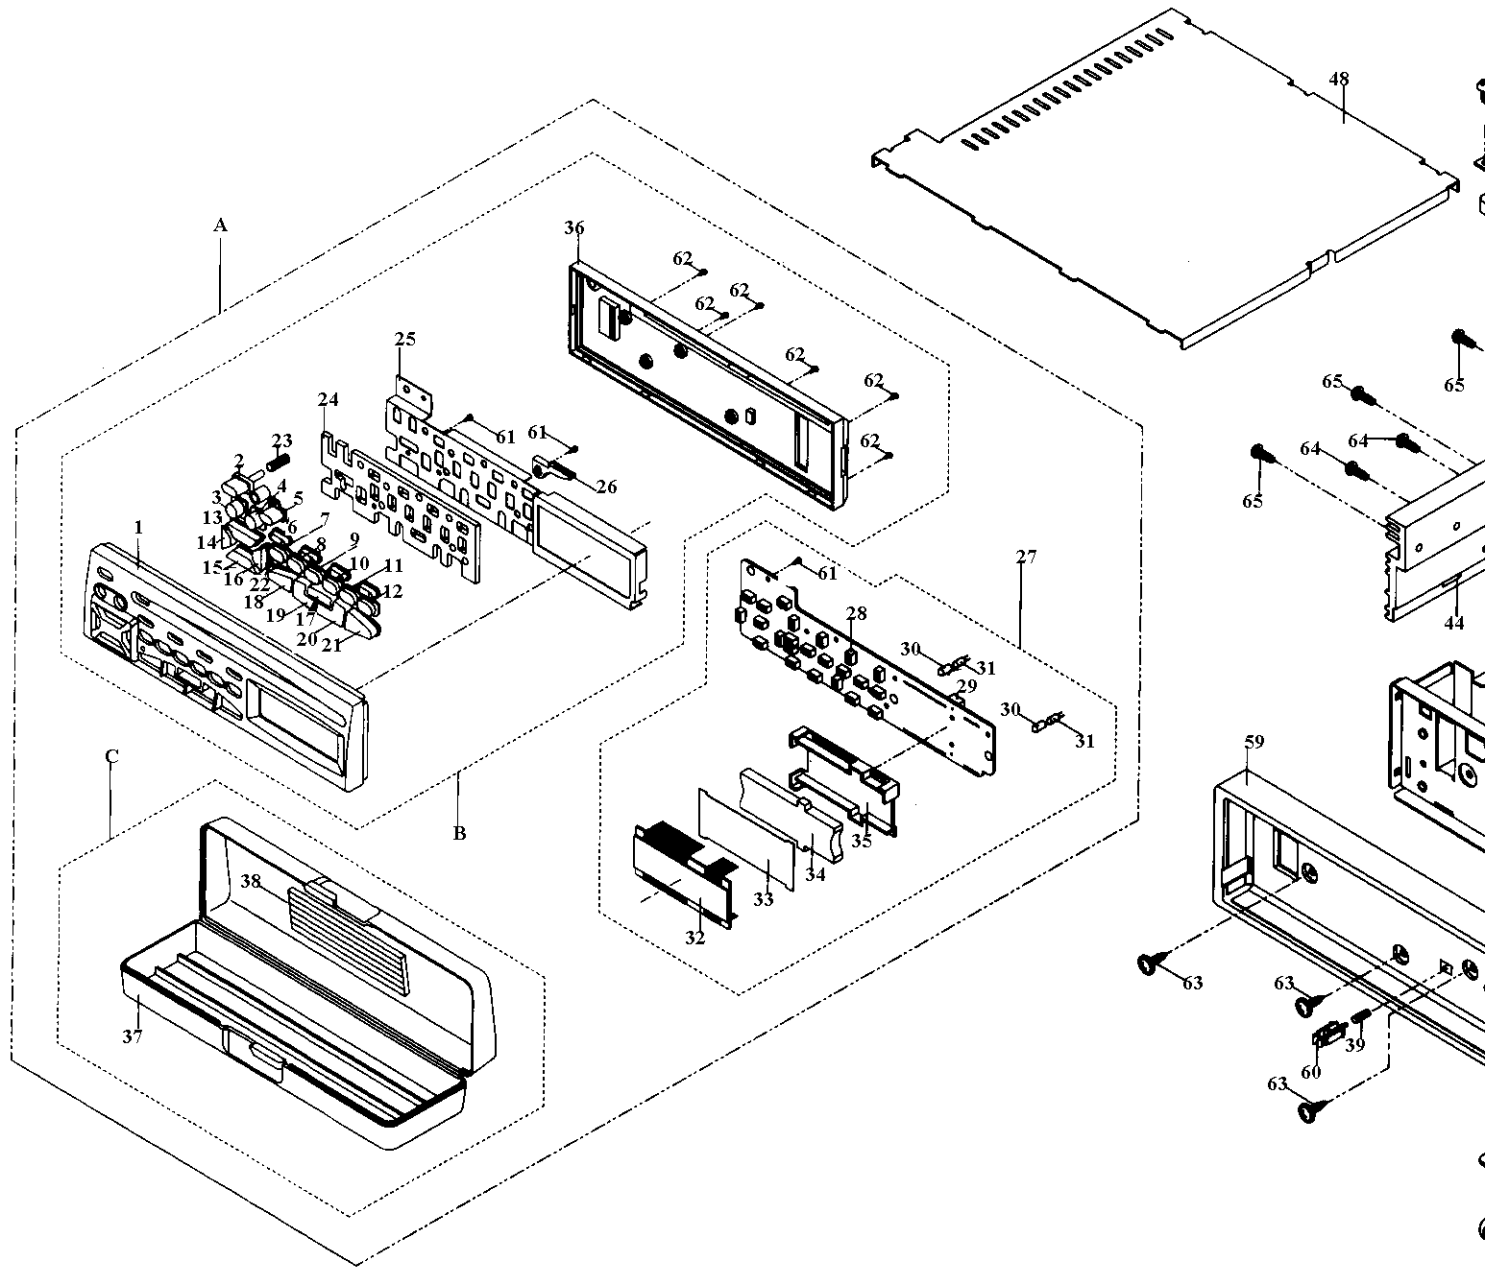

AM/FM STEREO CAR
COMPACT DISK PLAYER
CABINET SHEET # 1 (120-1995)
FAXBACK DOC # 10629

**AM/FM STEREO CAR
COMPACT DISK PLAYER
CABINET SHEET # 2 (120-1995)
FAXBACK DOC # 10629**